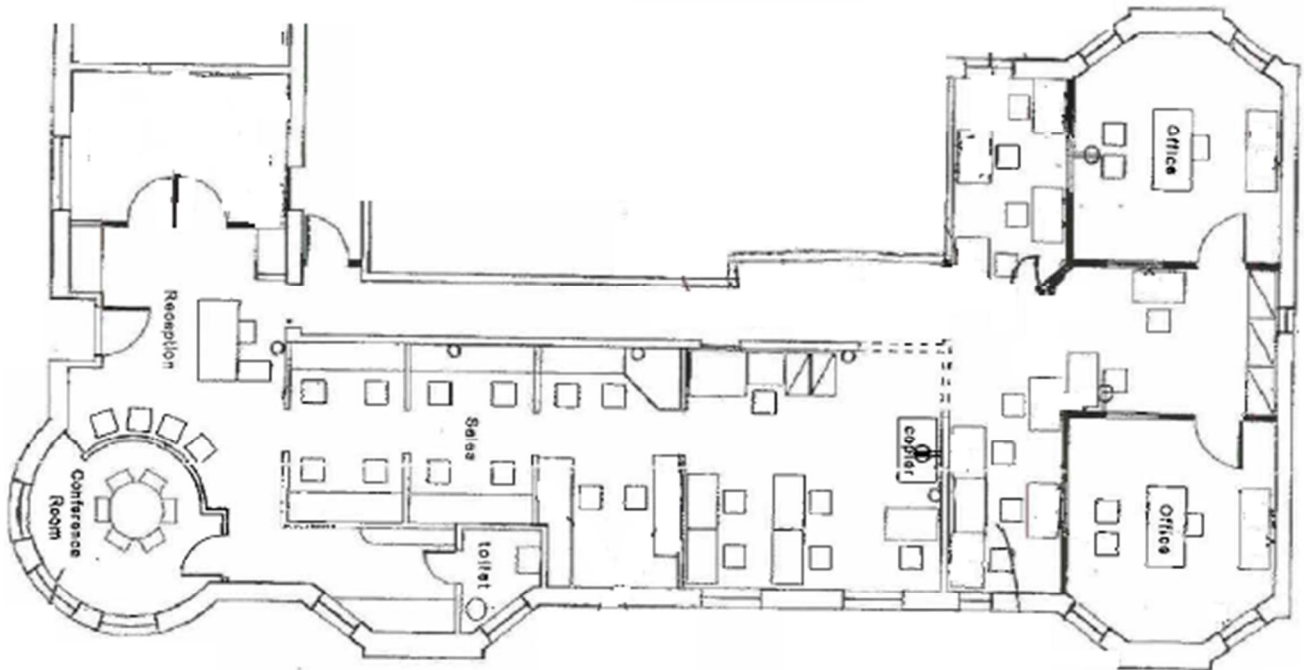

ANASTASIA MEYDING
DIRECTOR

UPPER WEST SIDE OFFICE SPACE

Space Facts

Space Address 401 West End Avenue, between 79th & 80th St.
Neighborhood Upper West Side
Appx. Size 1,800 sf
OK Uses Office, Spa, etc.
Currently Real Estate Office
Rent \$40 psf

Note

- Configured with 2 conference rooms, 2 private offices, reception and 22 cubicles
- Heart of Upper West Side
- Lower Level of Attractive Pre-war building

Contact

Rafe Evans

212-712-6186

ALL INFORMATION IS SUBJECT TO, ERRORS, OMISSIONS, CHANGE, OR WITHDRAWAL WITHOUT NOTICE. Dimensions are approximate. One half of a commission is payable in accordance with our rate schedule to procuring broker executing our brokerage agreement, provided that a lease is fully consummated as described in said agreement. Our commission rate schedule is available upon request.