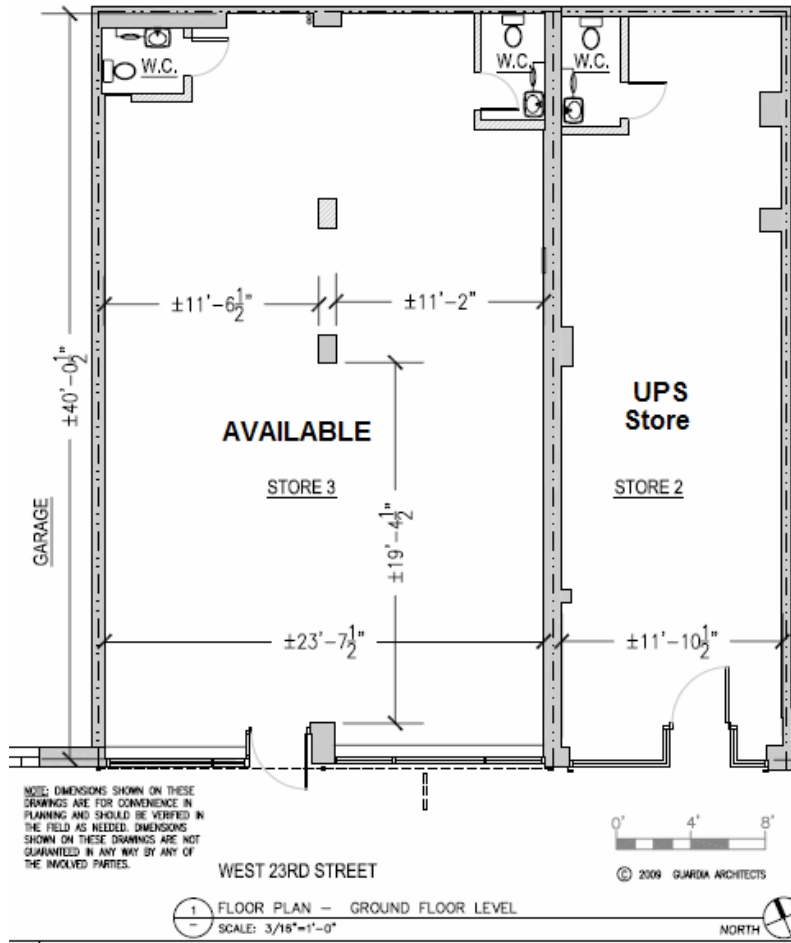

Spa Belles	Chelsea Papaya
23rd Street Bagels	Gem Story
World @ Wireless	Wrapido
Dominio's	23rd Street French Cleaner
Garden of Eden	Landmark Wines
Monster Sushi	Pongsi Thai Restaurant
Steel Gym	Malibu Diner
Aerus Electronix	Francisco Centro Vasco
Duane Reade	Vacant
Platinum Salon	Services For The Blind
Madeline Patisserie	The Inn B&B
Vintage Clothing	St. Vincent Church
King David Gallery	Tek Serve
Capitol One Bank	Zach Glory Cleaners
Lafine Nails	Western Union
Residential	Vacant
Great Burrito	AVAILABLE
Your Taste Deli	UPS Store
	Citibank

Best Buy	Chase
NY Health & Racquet	Duane Reade
Smoochies	Limmerick House
Outback Steak House	Blimpies
Reminiscence	Manor Wine and Spirits
Universal Jeans	Unlimited Jeans
Home Depot	Richshaw Dumplings
Jennifer Convertibles	PC Richard & Sons
Medici	Sleepys
Mangia	Huffman Koons
Shoe-Gasm	Asia Rustic
Energy Kitchen	New Restaurant
Lenny's	Vacant
Starbucks	Noir et Blanc Boutique
Qdoba Mex	L&L Holdings
Locksmith	
Dulza's Shoe Repair	
Yamak	
Edeard Park Cleaners	
Berry Wild	
Bank of America	Fidelity