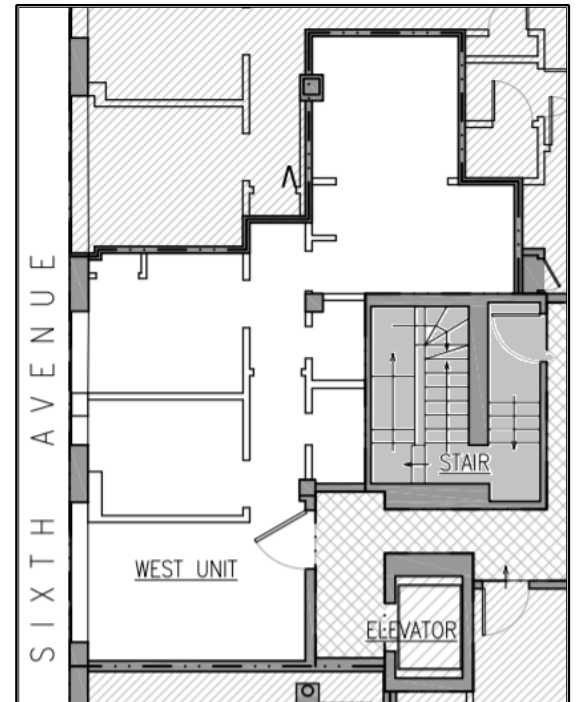

Midtown Office/Medical

57 W 58th St

NE Corner at 6th Avenue

<i>Neighborhood</i>	Midtown
<i>Approximate Size</i>	900 sf
<i>Ideal Uses</i>	Office, Medical, Spa
<i>Formerly</i>	Dental office
<i>Rent</i>	\$6,000 monthly
<i>Features</i>	Central location Reception, 2 / 3 treatment rooms, office Visible from Avenue of the Americas
<i>Possession</i>	Immediate
<i>Neighbors</i>	Central Park, Carnegie Hall, Billionaire's Row
<i>Transportation</i>	5th Ave: N Q R 57th St: F