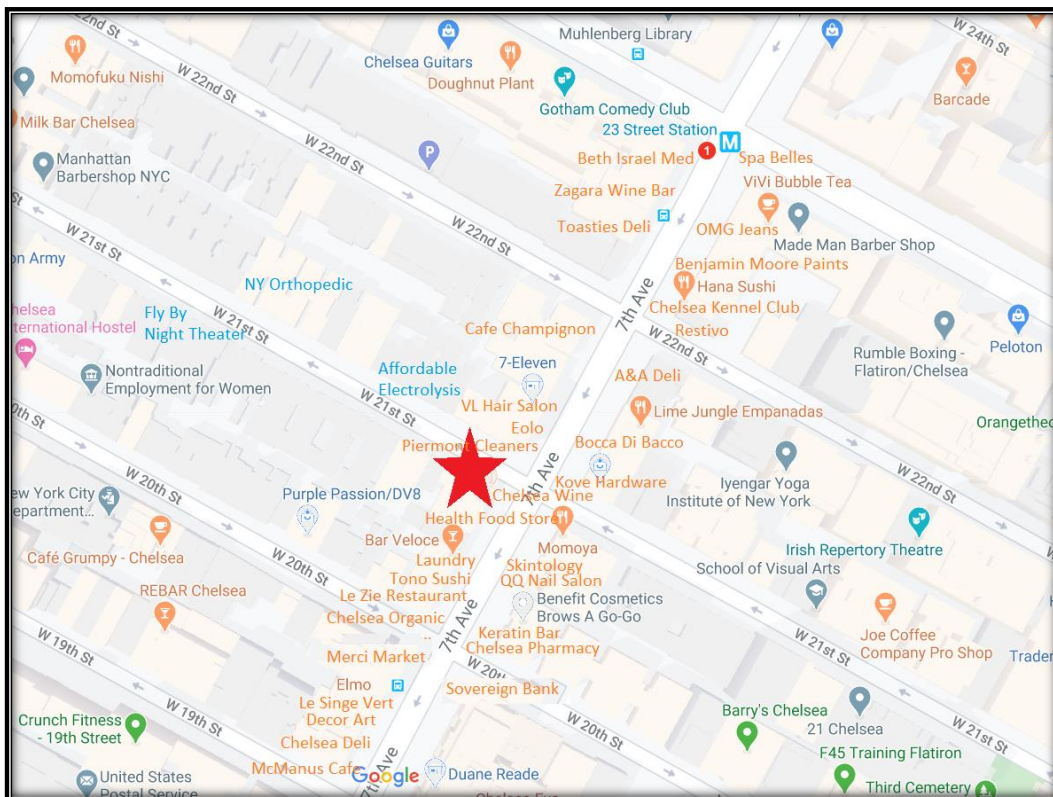

## 200 West 21<sup>st</sup> Street

Just West of 7<sup>th</sup> Avenue

|                             |  |
|-----------------------------|--|
| <i>Neighborhood</i>         | Chelsea  |
| <i>Approximate Size</i>     | 350 sf + full storage basement                     |
| <i>Approximate Frontage</i> | 14 feet  |
| <i>Rent</i>                 | \$6,000/month                                      |
| <i>Features</i>             | Former hair salon<br>Busy central Chelsea location |
| <i>Restrictions</i>         | No cooking   |
| <i>Possession</i>           | Immediate  |

157 Columbus Avenue • New York, NY 10023 • [walkermalloy.com](http://walkermalloy.com)