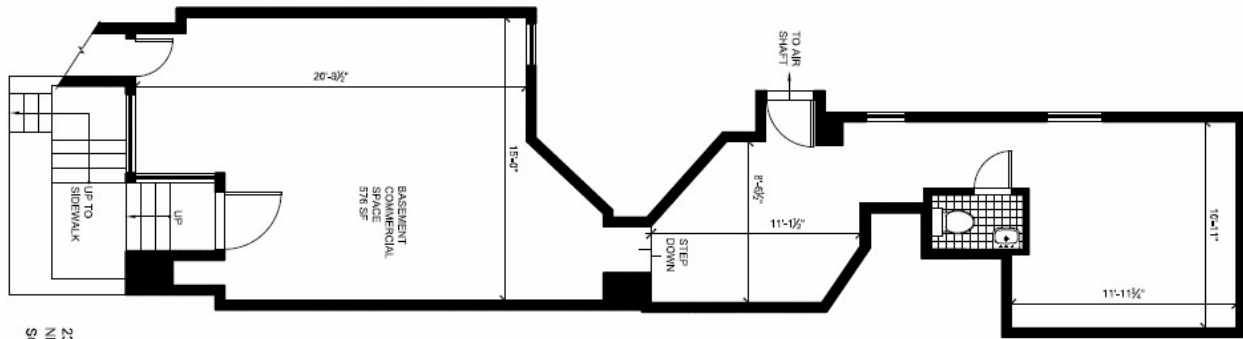

### Space Facts

|                         |   |
|-------------------------|---|
| <i>Space Address</i>    | 235 East 25 <sup>th</sup> Street between 2 <sup>nd</sup> & 3 <sup>rd</sup> Avenue |
| <i>Neighborhood</i>     | Gramercy  |
| <i>Approximate Size</i> | Approximately 576 SF of Lower Level space   |
| <i>Formerly</i>         | Catering sales office   |
| <i>Rent</i>             | \$1,500 per month   |

### Note

- Finished side street office / studio / professional space
- Other acceptable uses – Pet supply / grooming, locksmith

### Contact

Anastasia Meyding

212-712-6183

235 E. 25TH STREET  
NEW YORK, NY 10010  
SCALE: 1/4" = 1'-0"