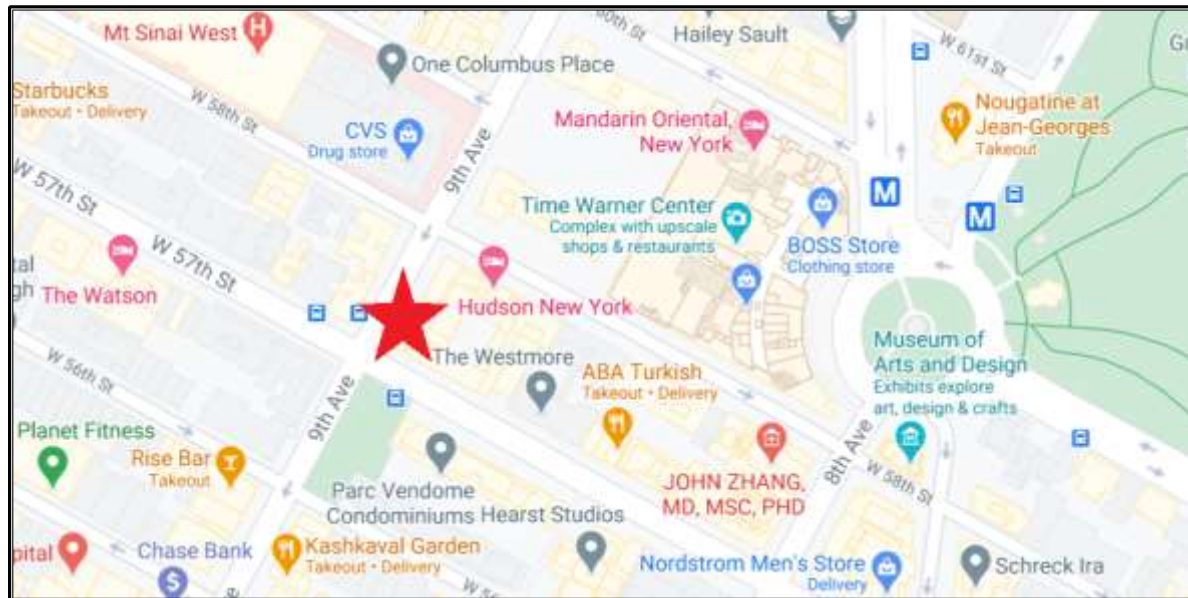

# SMALL MIDTOWN STORE

## 886 Ninth Avenue

Between 57<sup>th</sup> & 58<sup>th</sup> Streets

<i>Neighborhood</i>	Midtown
<i>Approximate Size</i>	175 sf + storage basement
<i>Approximate Frontage</i>	10 feet
<i>OK Uses</i>	No Cooking Or Coffee Bars, please
<i>Formerly</i>	Lunch Box deli
<i>Rent</i>	\$3,750 / month
<i>Features</i>	Strong mix of tourist, office & residential foot traffic
<i>Possession</i>	Immediate
<i>2020 Census (One mile)</i>	Mean Household Income: \$144,244
<i>Nearby</i>	Hudson Hotel, Mount Sinai Hospital

# WalkerMalloy

157 Columbus Avenue • New York NY 10023

[walkermalloy.com](http://walkermalloy.com)