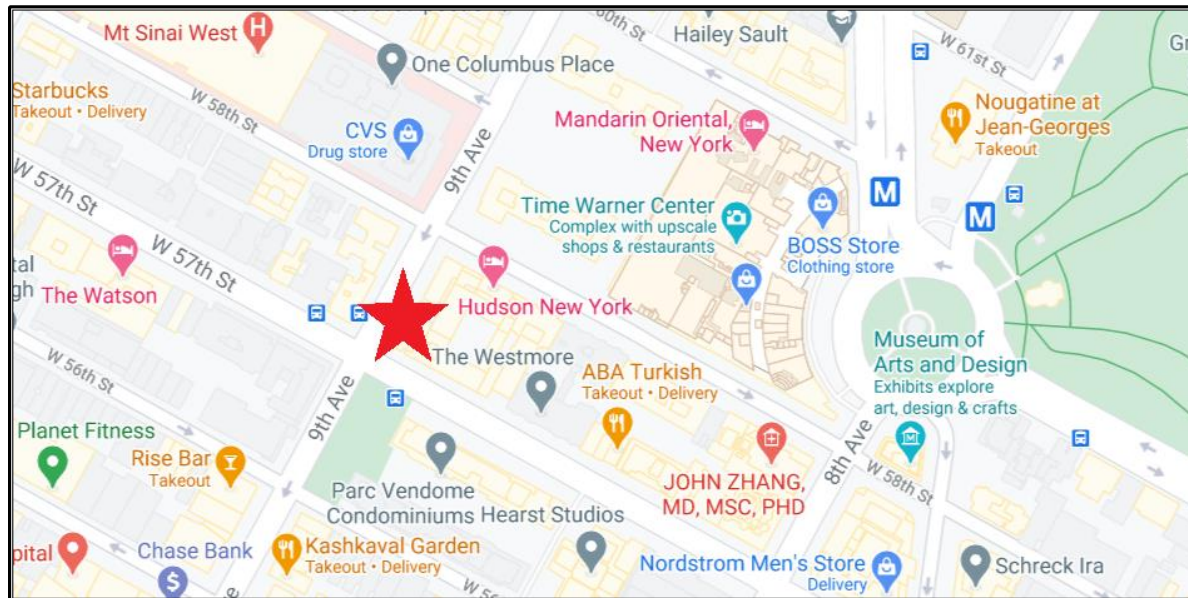

SMALL MIDTOWN STORE

886 Ninth Avenue

Between 57th & 58th Streets

<i>Neighborhood</i>	Midtown
<i>Approximate Size</i>	175 sf + large storage basement
<i>Approximate Frontage</i>	10 feet
<i>OK Uses</i>	No Cooking Or Coffee Bars, please
<i>Formerly</i>	Lunch Box deli
<i>Rent</i>	\$5,000 / month
<i>Features</i>	Strong mix of tourist, office & residential foot traffic
<i>Possession</i>	September 2022
<i>2020 Census (One mile)</i>	Mean Household Income: \$144,244
<i>Nearby</i>	Hudson Hotel, Mount Sinai Hospital