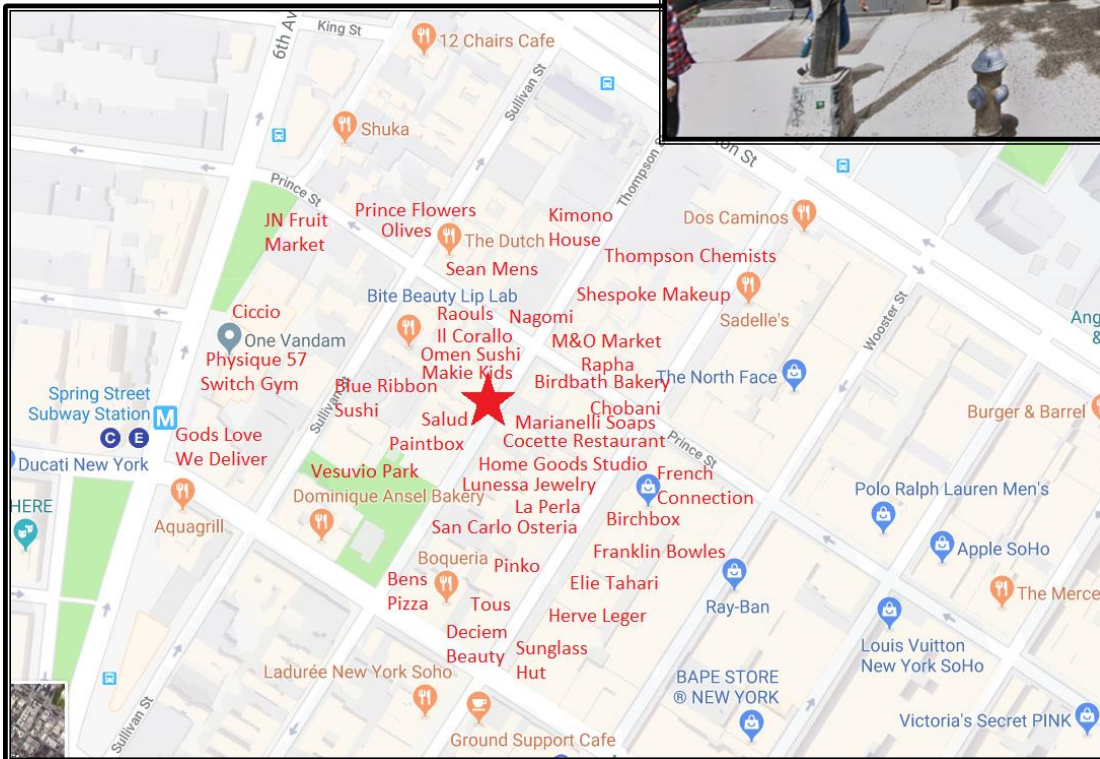

# SMALL SOHO STORE

## 107 Thompson Street

Between Prince & Spring Streets

<i>Neighborhood</i>	SoHo
<i>Approximate Size</i>	450 sf, no basement
<i>Approximate Frontage</i>	10 feet
<i>OK Uses</i>	No Cooking, please
<i>Formerly</i>	Adler & Co Boutique
<i>Rent</i>	\$6,000 / month
<i>Features</i>	Modern storefront, seven day tourist and local traffic, eclectic mix of co-tenants
<i>Possession</i>	Immediate